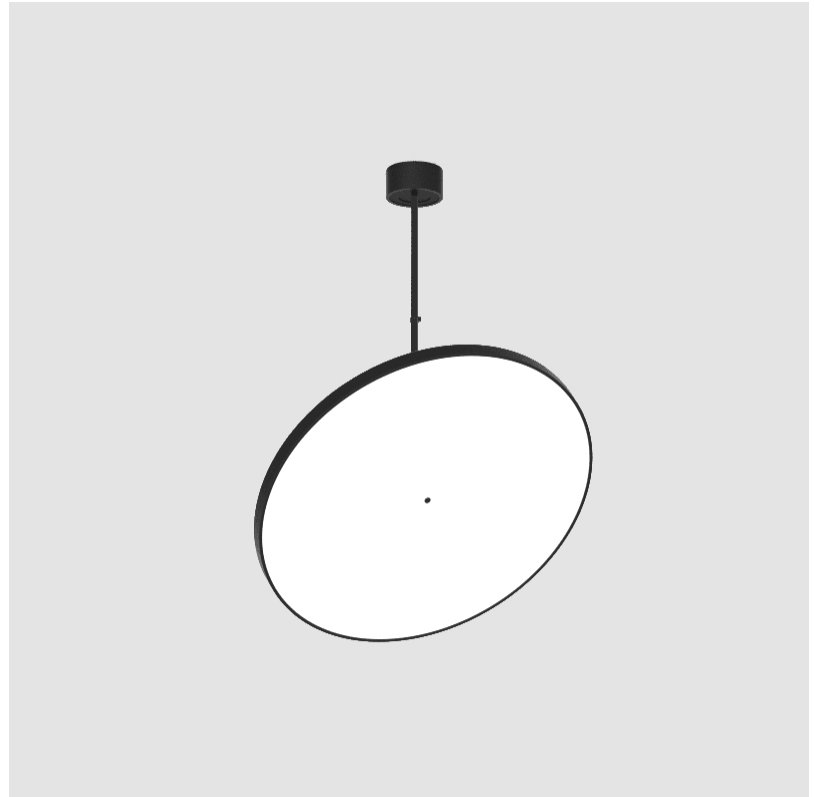

GENERAL

Series: Sign Diva Flex
Subseries: Sign Diva Flex
Brand: Prolicht
Division: Architectural
Mounting Type: Suspension
Mounting Location: Ceiling
Subcategory: Pendant

PHYSICAL

Diameter (mm): 850
Diameter (in): 33 ⁷/₁₆
Height (mm): 870
Height (in): 34 ¹/₄
Light Distribution: Adjustable / Direct
Weight (kg): 9
Weight (lbs): 19.8
Diffuser: PMMA - Opal / Micro-Prism / Sparkling Secret / Vintage Industrial
Fixture Finish: SSR / BKV / CWI / CRY / HAB / UFT / ITA / RUA / FTG / MYG / LOD / PUS / FRO / FUP / KIA / POP / BLS / SPG / MEY / GOH / GUM / CHC / COM / ABZ / JAG / OBR / MOS / ROR
Fixture Material: Extruded Aluminum / Steel

ELECTRICAL

Lamp Type: LED (Zhaga Standard)
Input Wattage (W): 96.8
Total Output Wattage (W): 76.8
Dimming: Tri-Mode (Non-Dimming and Phase Dimming (120Vac only) and 0-10V Dimming)
Driver Included: Yes
Driver Location: Integrated
Driver Type: Constant Current - Universal
Driver Class: Class 2
Input Voltage (V): 120 - 277
Constant Current (MA): 600

LED

Color Temperature (°K): 2700 / 3000 / 3500 / 4000
Max. Delivered Lumen (lm): 9094 / 9806 / 11385 / 11617
Nominal Lumen (lm): 10753 / 11596 / 13461 / 13736
CRI: >90 CRI
Lamp Life (hrs): 50000

OPTICAL

RATINGS AND CERTIFICATIONS

Certified By: Certified for North American Standards
IP rating: IP20