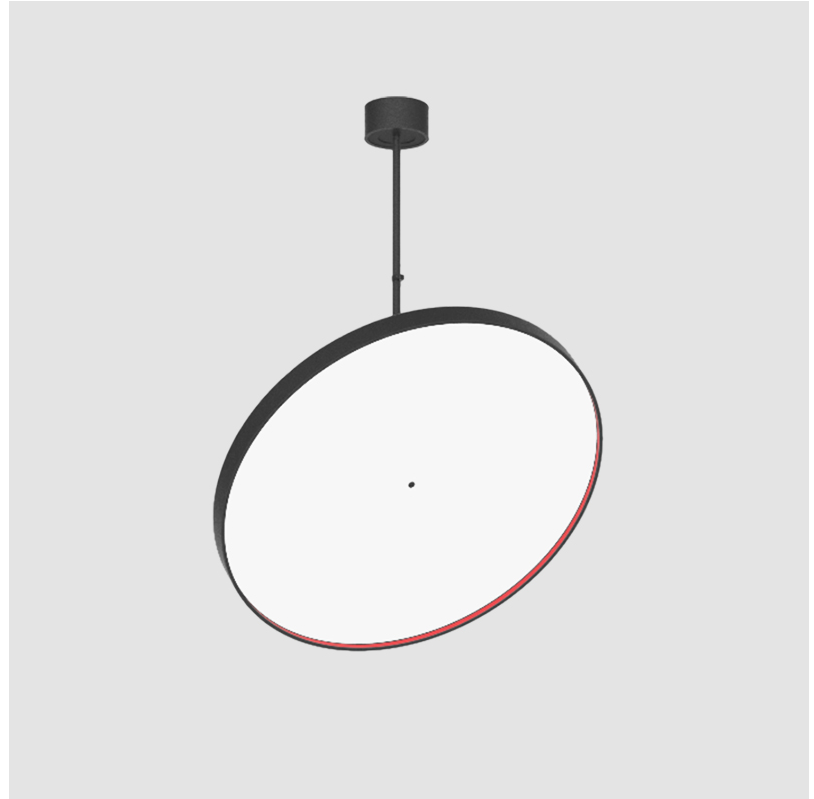

GENERAL

Series: Sign Diva Flex
Subseries: Sign Diva Flex Korona
Brand: Prolicht
Division: Architectural
Mounting Type: Suspension
Mounting Location: Ceiling
Subcategory: Pendant

PHYSICAL

Diameter (mm): 850
Diameter (in): 33 7/16
Height (mm): 870
Height (in): 34 1/4
Light Distribution: Adjustable / Direct
Weight (kg): 9
Weight (lbs): 19.8
Diffuser: PMMA - Opal / Micro-Prism / Sparkling Secret / Vintage Industrial
Fixture Finish: SSR / BKV / CWI / CRY / HAB / UFT / ITA / RUA / FTG / MYG / LOD / PUS / FRO / FUP / KIA / POP / BLS / SPG / MEY / GOH / GUM / CHC / COM / ABZ / JAG / OBR / MOS / ROR
Fixture Material: Extruded Aluminum / Steel

ELECTRICAL

Lamp Type: LED (Zhaga Standard)
Input Wattage (W): 96.8
Total Output Wattage (W): 76.8
Dimming: Tri-Mode (Non-Dimming and Phase Dimming (120Vac only) and 0-10V Dimming)
Driver Included: Yes
Driver Location: Integrated
Driver Type: Constant Current - Universal
Driver Class: Class 2
Input Voltage (V): 120 - 277
Constant Current (MA): 600

LED

Color Temperature (°K): 2700 / 3000 / 3500 / 4000
Max. Delivered Lumen (lm): 9094 / 9806 / 11385 / 13736
Nominal Lumen (lm): 10753 / 11596 / 13461 / 13736
CRI: >90 CRI
Lamp Life (hrs): 50000

OPTICAL

Adjustability: Rotational 170°; Tilt 90°

RATINGS AND CERTIFICATIONS

Certified By: Certified for North American Standards
IP rating: IP20