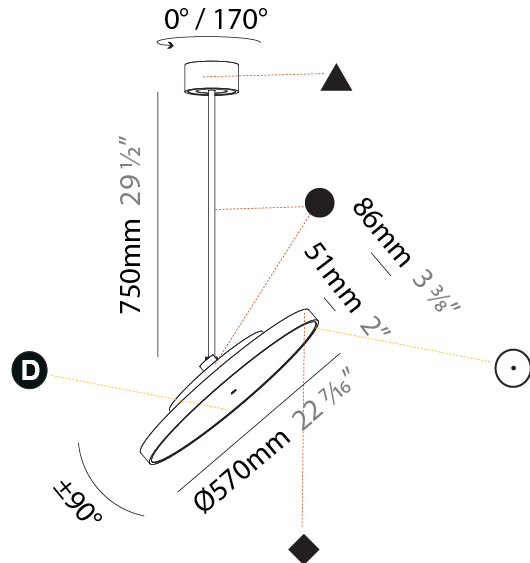

GENERAL

Series: Sign Diva Flex
Subseries: Sign Diva Flex
Brand: Prolicht
Division: Architectural
Mounting Type: Suspension
Mounting Location: Ceiling
Subcategory: Pendant

PHYSICAL

Shape: Round
Diameter (mm): 570
Diameter (in): 22 ⁷/₁₆
Height (mm): 870
Height (in): 34 ¹/₄
Light Distribution: Adjustable / Direct
Weight (kg): 2.007
Weight (lbs): 4.42
Diffuser: PMMA - Opal / Micro-Prism / Sparkling Secret / Vintage Industrial
Fixture Finish: SSR / BKV / CWI / CRY / HAB / UFT / ITA / RUA / FTG / MYG / LOD / PUS / FRO / FUP / KIA / POP / BLS / SPG / MEY / GOH / GUM / CHC / COM / ABZ / JAG / OBR / MOS / ROR
Fixture Material: Extruded Aluminum / Steel

ELECTRICAL

Lamp Type: LED (Zhaga Standard)
Input Wattage (W): 58.3
Total Output Wattage (W): 46.9
Dimming: Tri-Mode (Non-Dimming and Phase Dimming (120Vac only) and 0-10V Dimming)
Driver Included: Yes
Driver Location: Integrated
Driver Type: Constant Current - Universal
Driver Class: Class 2
Input Voltage (V): 120 - 277
Constant Current (MA): 350

LED

Color Temperature (°K): 2700 / 3000 / 3500 / 4000
Max. Delivered Lumen (lm): 4439 / 4759 / 4801 / 4899
Nominal Lumen (lm): 6199 / 6646 / 6705 / 6842
CRI: >90 CRI
Lamp Life (hrs): 50000

OPTICAL

Adjustability: Rotational 170°; Tilt 90°

RATINGS AND CERTIFICATIONS

Certified By: Certified for North American Standards
IP rating: IP20