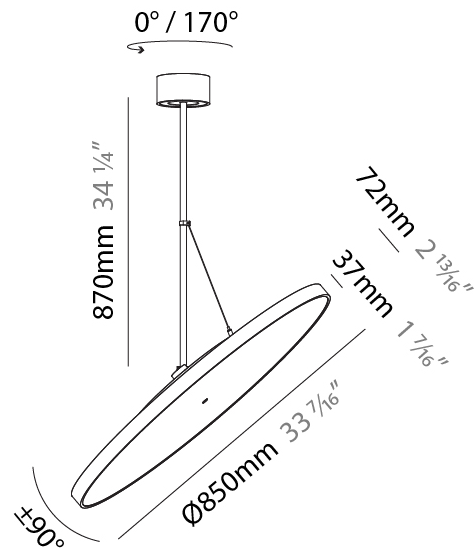

GENERAL

Series: Sign Diva Flex
Subseries: Sign Diva Flex
Brand: Prolicht
Division: Architectural
Mounting Type: Suspension
Mounting Location: Ceiling
Subcategory: Pendant

PHYSICAL

Diameter (mm): 850
Diameter (in): 33 ⁷/₁₆
Height (mm): 870
Height (in): 34 ¹/₄
Light Distribution: Adjustable / Direct
Weight (kg): 9
Weight (lbs): 19.8
Diffuser: PMMA - Opal / Micro-Prism / Sparkling Secret / Vintage Industrial
Fixture Finish: SSR / BKV / CWI / CRY / HAB / UFT / ITA / RUA / FTG / MYG / LOD / PUS / FRO / FUP / KIA / POP / BLS / SPG / MEY / GOH / GUM / CHC / COM / ABZ / JAG / OBR / MOS / ROR
Fixture Material: Extruded Aluminum / Steel

ELECTRICAL

Lamp Type: LED (Zhaga Standard)
Input Wattage (W): 96.8
Total Output Wattage (W): 76.8
Dimming: Tri-Mode (Non-Dimming and Phase Dimming (120Vac only) and 0-10V Dimming)
Driver Included: Yes
Driver Location: Integrated
Driver Type: Constant Current - Universal
Driver Class: Class 2
Input Voltage (V): 120 - 277
Constant Current (MA): 600

LED

Color Temperature (°K): 2700 / 3000 / 3500 / 4000
Max. Delivered Lumen (lm): 9094 / 9806 / 11385 / 11617
Nominal Lumen (lm): 10753 / 11596 / 13461 / 13736
CRI: >90 CRI
Lamp Life (hrs): 50000

OPTICAL

RATINGS AND CERTIFICATIONS

Certified By: Certified for North American Standards
IP rating: IP20