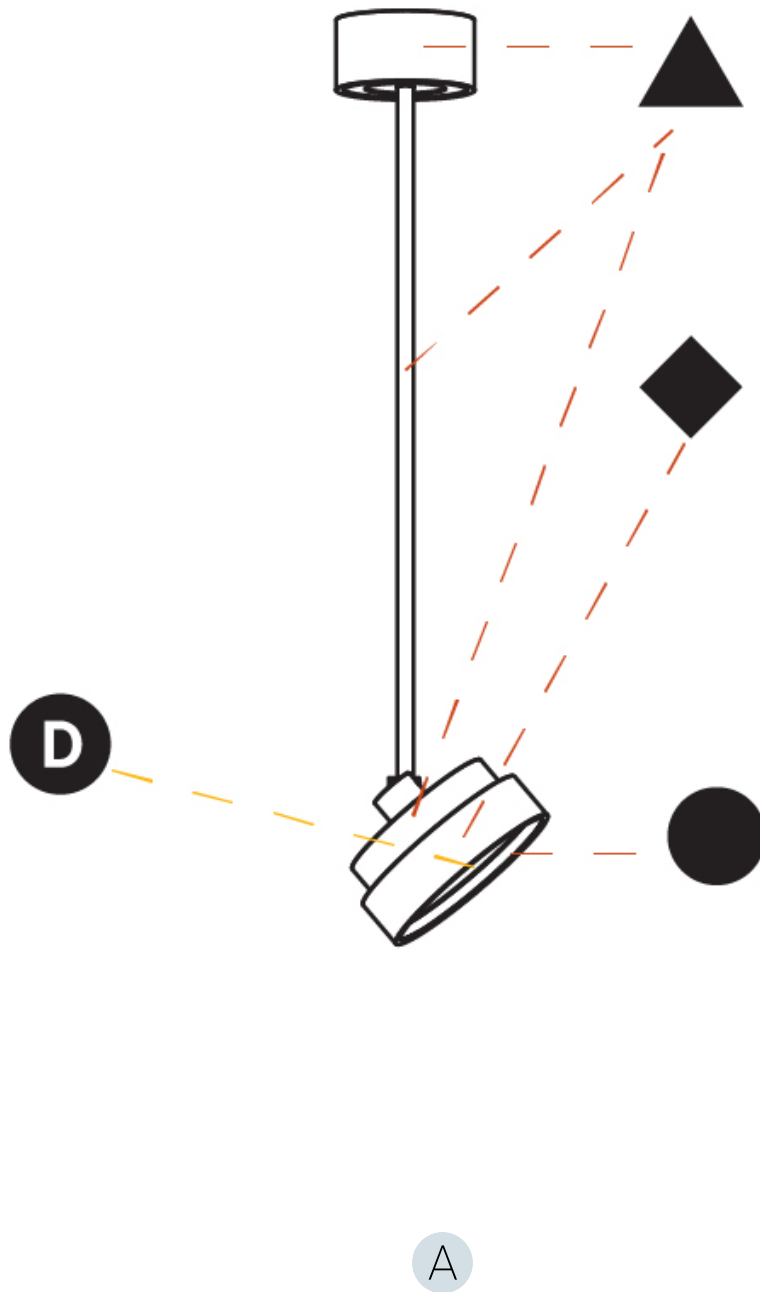

SIGN DIVA FLEX KORONA SUSPENSION

A30861-

PROJECT	_____
TYPE	_____
SPECIFIER	_____
QUANTITY	_____
DATE	_____